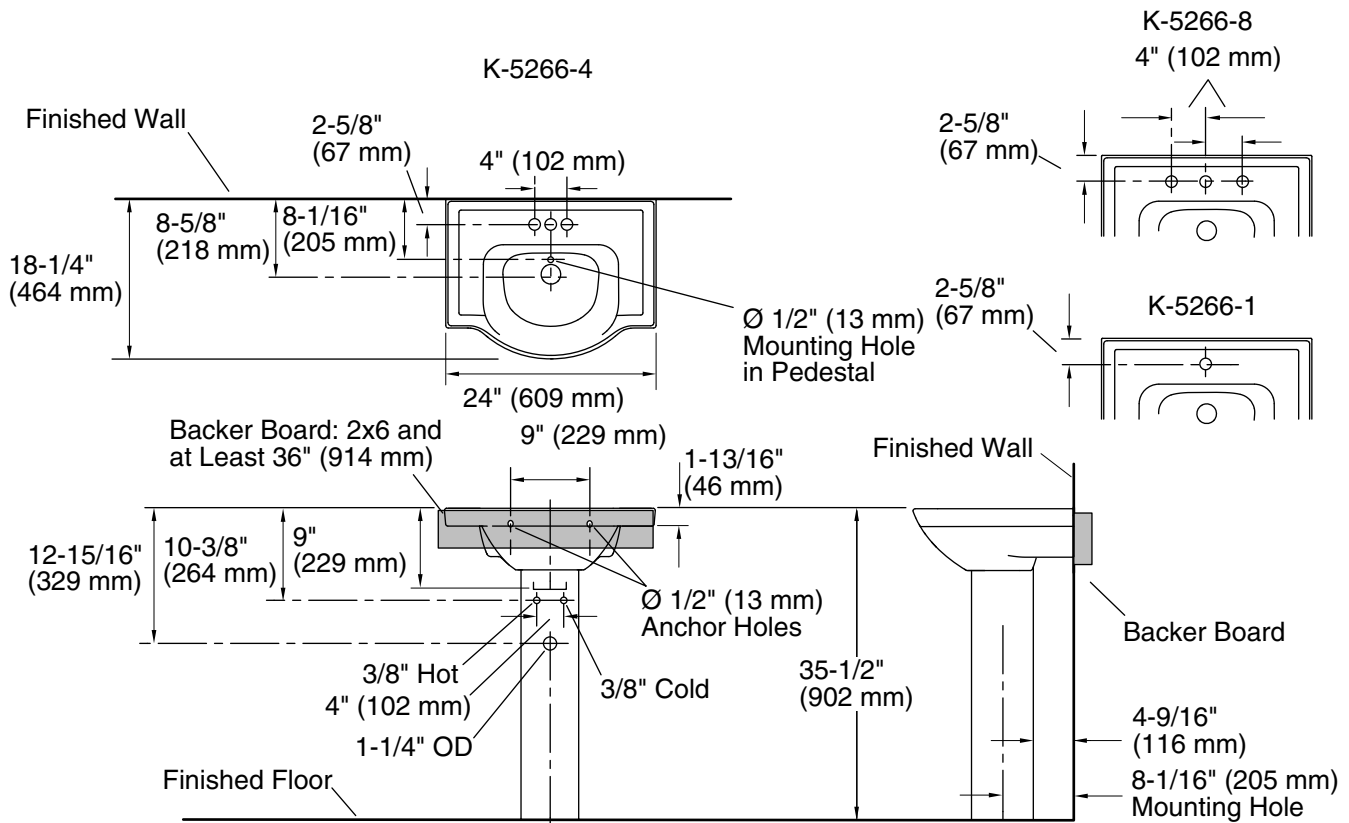

## Features

- Ample side deck space for toiletries.
- Single faucet hole.
- Combination consists of the K-5248-1 basin and the K-5246 pedestal.

## Included Components

Product consists of:

- K-5246 Bathroom Pedestal
- K-5248-1 24" Single-Hole Sink Basin

Additional Components:

- Accessory pack
- Bathroom Sink, Single-Hole
- Pedestal
- Rubber Pads

### Technical Information

All product dimensions are nominal.

Installation:	Pedestal
Bowl area:	Length: 14-7/8" (378 mm) Width: 12-5/8" (321 mm) Water depth: 4" (102 mm)
Number of deck holes:	1
Faucet hole(s):	1-3/8" (35 mm)
Drain hole:	1-3/4" (44 mm)